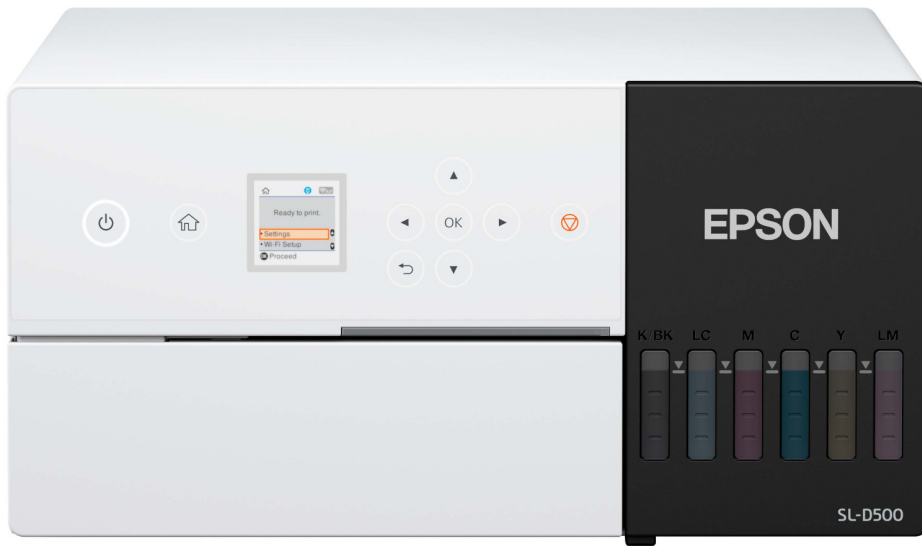

SureLab SL-D500

DATASHEET / BROCHURE

The SL-D500 is a compact, lightweight and portable photo production printer, for 10x15cm simplex and duplex photos, calendars and cards.

The SL-D500 is ideal for photo retailers, copy shops, designers and artists, as well as events, hospitality and photo box markets. This compact and lightweight production printer is space-efficient, portable and stackable. It produces the same high-quality images as the SL-D1000(A) and is ideal for the production of 10x15cm simplex and duplex photos, calendars and cards.

Compact, lightweight and portable

The SL-D500 features a small footprint and is the lightest and most compact SureLab printer in the Epson range. This is particularly useful when the printer needs to be transported to an event or moved to a different location onsite.

Seamless integration

As the SL-D500 is compact and lightweight, up to three printers can be stacked to form a production tower to improve productivity. It can also work seamlessly alongside Epson DTG, signage and LFP printers.

The SL-D500 has been designed to minimise the environmental impact: compact and lightweight, reduced energy consumption per print, and a heat-free system.

KEY FEATURES

- **Compact and stackable design**
Fits seamlessly into most work environments
- **Connectivity**
USB, LAN and Wi-Fi
- **Integration**
Works alongside other SureLabs, Epson DTG, signage and LFP printers
- **Reduced user intervention**
70ml CISS ink system. 100 sheet ASF
- **Vibrant, high-quality images**
10x15cm simplex and duplex photos, calendars and cards